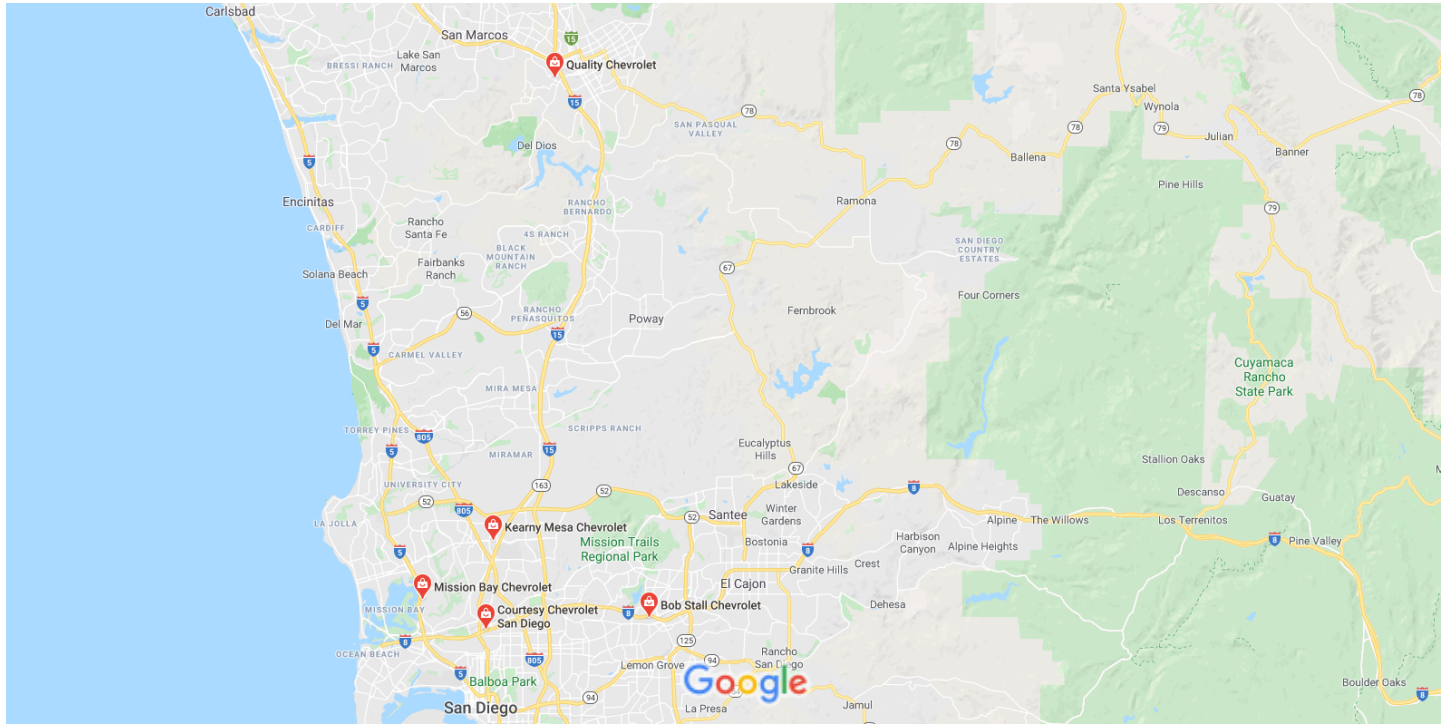

Google Maps chevy bolt san diego

Map data ©2020 5 km 